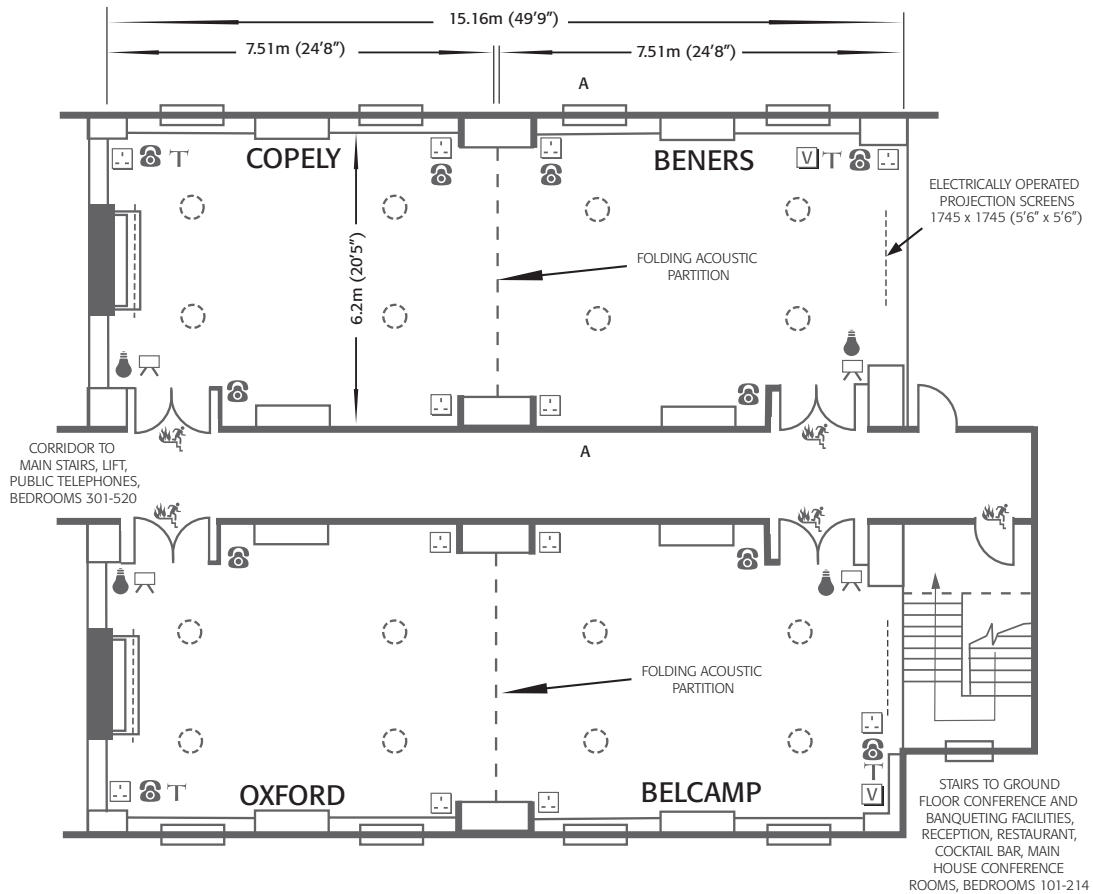

# Oxford/Belcamp Suite & Copely/Beners Suite

**KEY**

	13A SWITCHED SOCKETS
	TELEPHONE POINT
	TELEVISION POINT
	PROJECTION SCREEN CONTROL
	LIGHTING CONTROL
	VIDEO POINT
	FIRE EXIT (TO BE UNOBSTRUCTED)
	CHANDELIERS