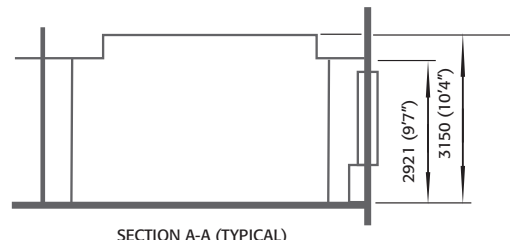

# Oxford/Belcamp Suite & Copely/Beners Suite

**KEY**

	13A SWITCHED SOCKETS
	TELEPHONE POINT
	TELEVISION POINT
	PROJECTION SCREEN CONTROL
	LIGHTING CONTROL
	VIDEO POINT
	FIRE EXIT (TO BE UNOBSTRUCTED)
	CHANDELIERS