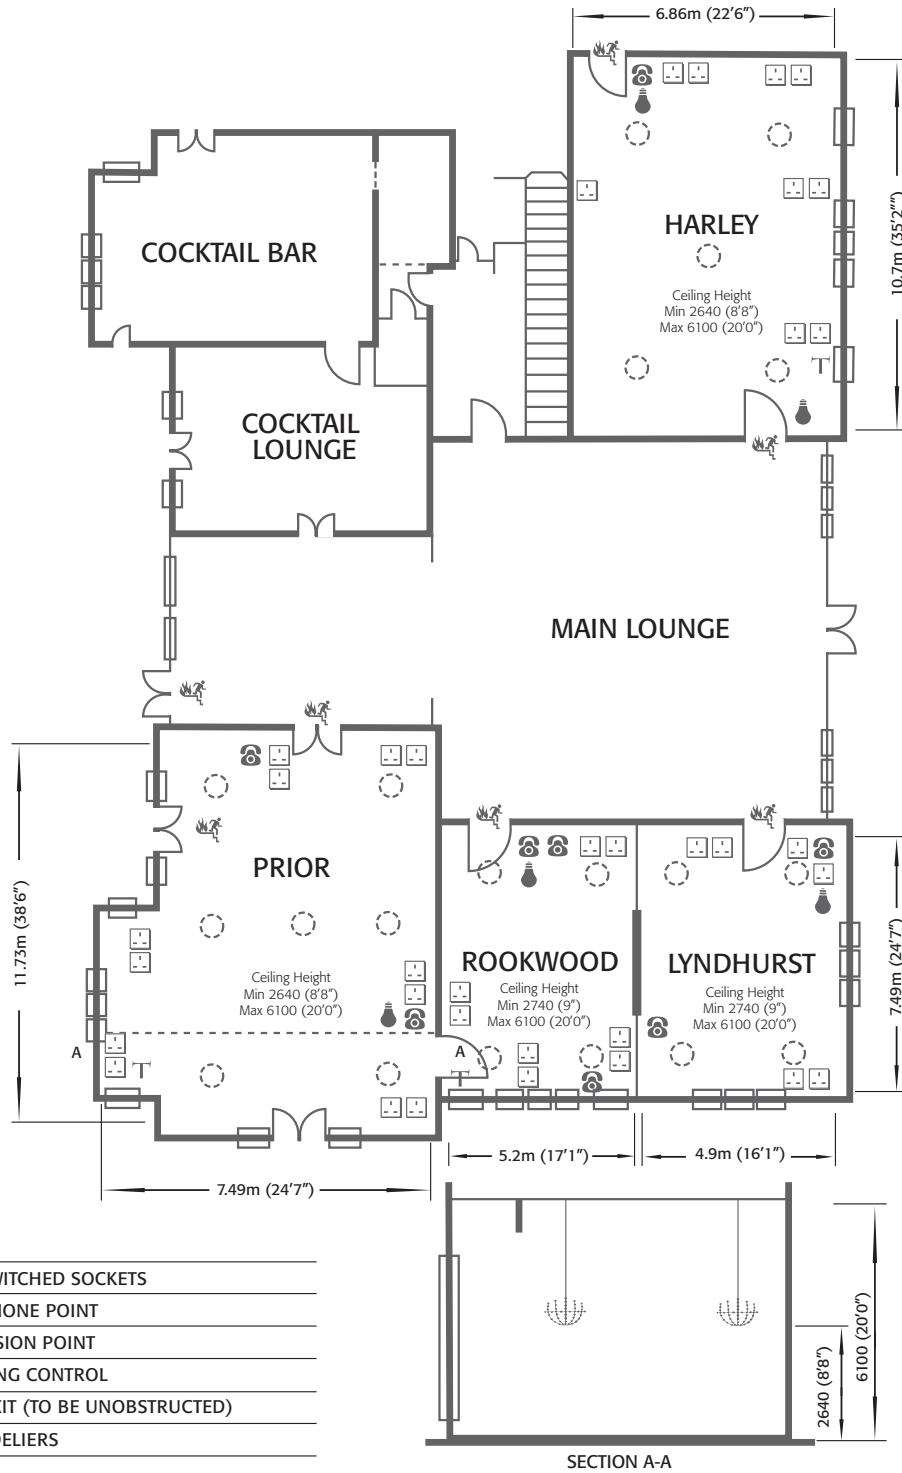

Main House

Down Hall Country House Hotel
 Matching Road, Hatfield Heath, Nr Bishop's Stortford, Hertfordshire CM22 7AS
 Tel: +44 (0) 1279 731 441 Fax: +44 (0) 1279 730 416
 Email: info@downhall.co.uk www.downhall.co.uk