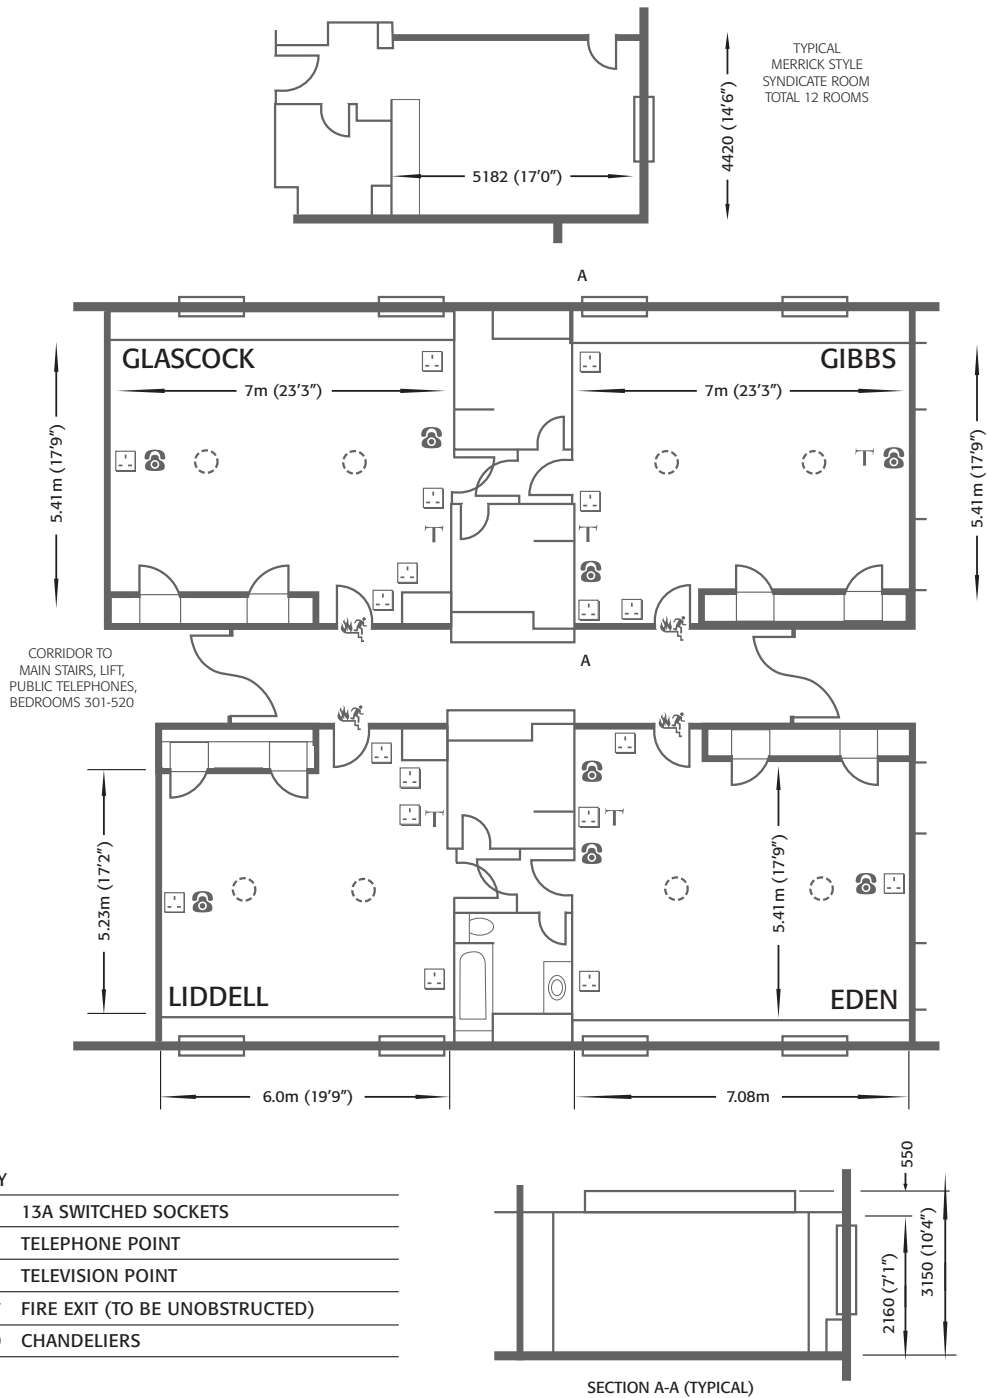

# Glascock, Gibbs, Liddell, Eden Meeting Rooms & Merrick Syndicate Rooms

Down Hall Country House Hotel  
 Matching Road, Hatfield Heath, Nr Bishop's Stortford, Hertfordshire CM22 7AS  
 Tel: +44 (0) 1279 731 441 Fax: +44 (0) 1279 730 416  
 Email: info@downhall.co.uk www.downhall.co.uk